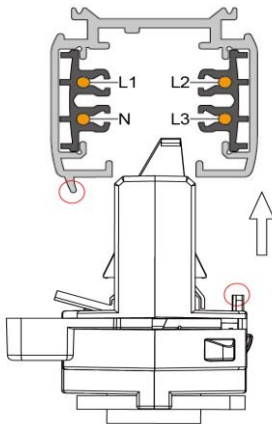

Maverick - Track Light

MAV-TLG

Product description

UGR <19 LED track light
2700K/3000K/3500K/4000K/5000K
Beam angle 20/38/60 degree
Indoor lighting

Mounting type

4 wire 3-circuit track

General

Model NO.: MAV-TLG
Wattage: 15w, 25w, 30w, 42w
Colour : White/Black
IP Rating: IP20
3000K 100lm/w
4000K 100lm/w

Physical

Diameter: 85mm
Height: 170mm
Tilt max: 90°
Rotation: 35°
Housing material: Aluminium
Finishing: Powder coated