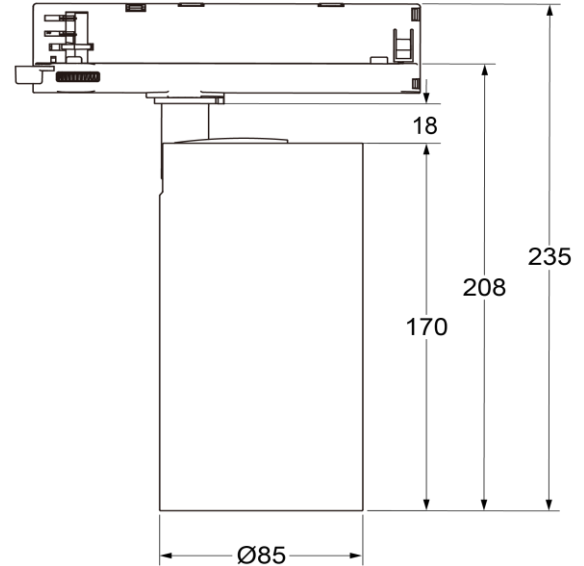

Maverick - Track Light

MAV-TLG

Product description

UGR <19 LED track light
2700K/3000K/3500K/4000K/5000K
Beam angle 20/38/60 degree
Indoor lighting

Mounting type

4 wire 3-circuit track

General

Model NO.: MAV-TLG
Wattage: 15w, 25w, 30w, 42w
Colour : White/Black
IP Rating: IP20
3000K 100lm/w
4000K 100lm/w

Physical

Diameter: 85mm
Height: 170mm
Tilt max: 90°
Rotation: 35°
Housing material: Aluminium
Finishing: Powder coated