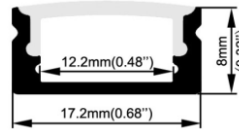

Sonic - Flexible LED Strip

SON-FL2835

Product description

Flexible LED Strip
3000K/4000K/5000K/600k
Beam angle 95 degree
Indoor lighting

Mounting type

Surface or Recessed

Technical data
Model number: WAR-FL2835
Load wattage: 10w, 14w
Input voltage: 24v
Power factor: >0.90
Beam angle: 9-
Lumens per watt: 100lm/w
Color temperature: 2700K/3000K/3500K/4000K
Colour rendition index: CRI ≥90
Cutable: 50mm
Main materials: aluminum
CRI: 90
Color finishing: N/A
Working temperature: (-20~40 °C)
Storage temperature: (-20~80 °C)
Lifespan: 35000 hrs
Warranty: 3 years
IP Rating: 20,65