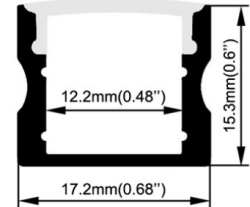

Sonic - Flexible LED Strip

SON-FL2835

Product description

Flexible LED Strip
3000K/4000K/5000K/600k
Beam angle 95 degree
Indoor lighting

Mounting type

Surface or Recessed

Technical data
Model number: WAR-FL2835
Load wattage: 10w, 14w
Input voltage: 24v
Power factor: >0.90
Beam angle: 9-
Lumens per watt: 100lm/w
Color temperature: 2700K/3000K/3500K/4000K
Colour rendition index: CRI ≥90
Cutable: 50mm
Main materials: aluminum
CRI: 90
Color finishing: N/A
Working temperature: (-20~40 °C)
Storage temperature: (-20~80 °C)
Lifespan: 35000 hrs
Warranty: 3 years
IP Rating: 20,65